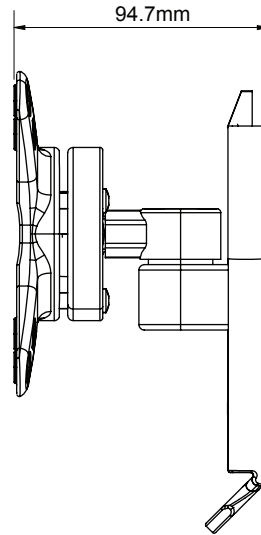

SIDE VIEW EXTENDED

PACKING INFORMATION

COLOUR:	ORDER REF:	EAN CODE:	MASTER CARTON QTY:	INNER CARTON QTY:	MASTER CARTON WEIGHT:	MASTER CARTON CUBE:
Black	BTV112/B	5019318440571	12	0	10.20kg	0.031cbm

ACCESSORIES AND SIMILAR PRODUCTS TO THE BTV112

BTV920	BTV113	BTV502	BT7518

AV Component Shelf Adjustable shelf designed for all common AV equipment

Single Arm Wall Mount with Tilt & Swivel designed for screens up to 23"

Flat Screen Wall Mount with Tilt & Swivel designed for screens up to 42"

Flat Screen Wall Mount with Tilt & Swivel designed for screens up to 23"

SS-BTV112-V1 - 180216