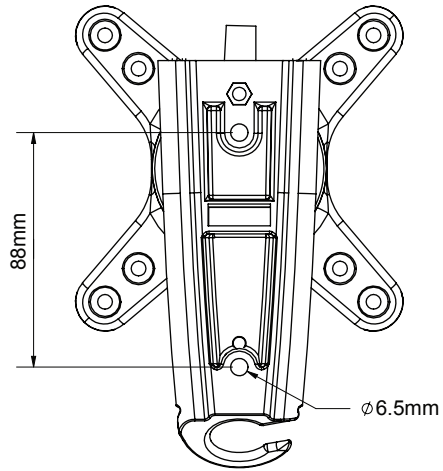

REAR VIEW

PACKING INFORMATION

COLOUR:	ORDER REF:	EAN CODE:	MASTER CARTON QTY:	INNER CARTON QTY:	MASTER CARTON WEIGHT:	MASTER CARTON CUBE:
Black	BTV112/B	5019318440571	12	0	10.20kg	0.031cbm

ACCESSORIES AND SIMILAR PRODUCTS TO THE BTV112

BTV920	BTV113	BTV502	BT7518

AV Component Shelf Adjustable shelf designed for all common AV equipment

Single Arm Wall Mount with Tilt & Swivel designed for screens up to 23"

Flat Screen Wall Mount with Tilt & Swivel designed for screens up to 42"

Flat Screen Wall Mount with Tilt & Swivel designed for screens up to 23"

SS-BTV112-V1 - 180216