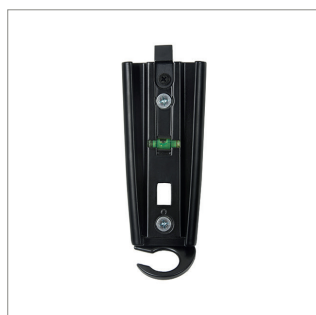

B-TECH AV MOUNTS™

**FEATURES
TILT AND
SWIVEL**

BTV112

FLAT SCREEN WALL MOUNT WITH TILT & SWIVEL

Designed to mount small sized screens, this wall mount features swivel, tilt and full screen rotation which allows for quick and easy repositioning of the screen as required. Integrated cable management and spirit level help make this a neat and tidy mounting solution which is ideal for home installations as well as commercial applications.

SPECIFICATION

Recommended Screen Size	up to 23"
Max Load	15kg
VESA® compatibility	up to 100 x 100
Screen Rotation	360°
Tilt	+/-15°
Swivel	180°
Extension	95mm
Colour	Black

FEATURES

- Mounts screens only 95mm from the wall
- Interface features tilt, swivel and screen rotation
- Integrated cable management
- Integrated spirit level for easy wall plate levelling during installation
- Simple 'hook-on' installation
- All mounting hardware included

Screen mounting up to VESA 100 x 100mm

Integrated cable management and spirit level included

Features swivel and up / down tilt

Interface allows screen rotation of 360°

FRONT VIEW

REAR VIEW

SIDE VIEW EXTENDED