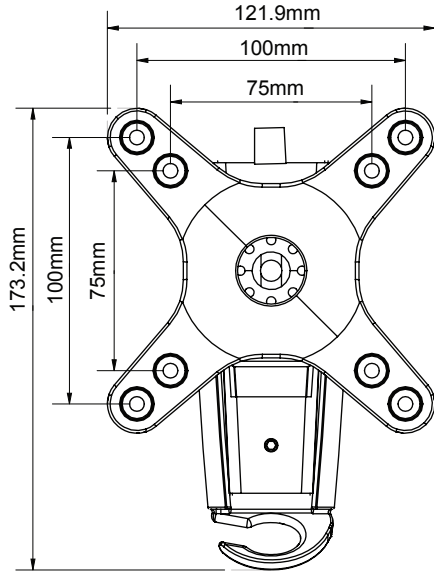

FRONT VIEW

PACKING INFORMATION

COLOUR:	ORDER REF:	EAN CODE:	MASTER CARTON QTY:	INNER CARTON QTY:	MASTER CARTON WEIGHT:	MASTER CARTON CUBE:
Black	BTV112/B	5019318440571	12	0	10.20kg	0.031cbm

ACCESSORIES AND SIMILAR PRODUCTS TO THE BTV112

BTV920	BTV113	BTV502	BT7518

AV Component Shelf Adjustable shelf designed for all common AV equipment

Single Arm Wall Mount with Tilt & Swivel designed for screens up to 23"

Flat Screen Wall Mount with Tilt & Swivel designed for screens up to 42"

Flat Screen Wall Mount with Tilt & Swivel designed for screens up to 23"

SS-BTV112-V1 - 180216